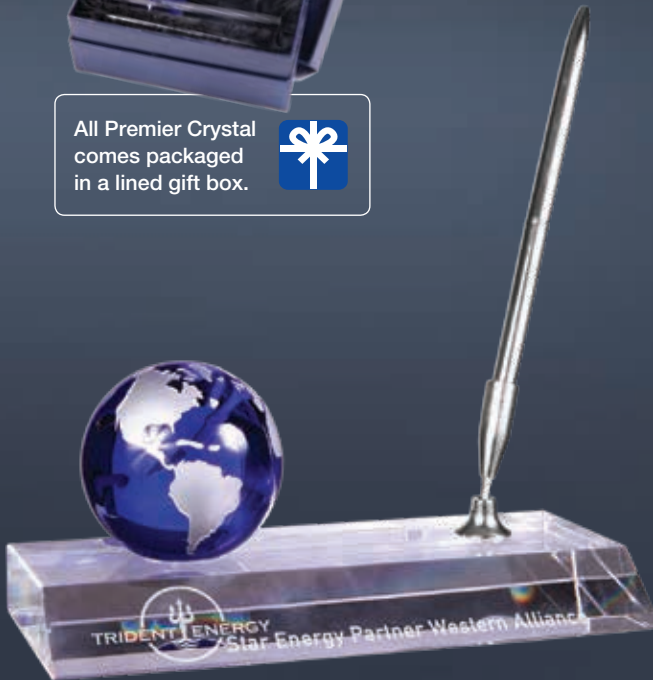

Achievement Recognized

achievement recognized

All Premier Crystal comes packaged in a lined gift box.

CRY7211

Globe Crystal

Part #	Size
CRY7211	7" x 3"
CRY6532M	5"
CRY6532L	6 1/2"

Globe Crystal

Part #	Size
CRY037	3"
CRY038	5 1/2"

Globe Crystal

Part #	Size
CRY115	5 1/2"
CRY114	4 1/2"
CRY113	3 1/2"