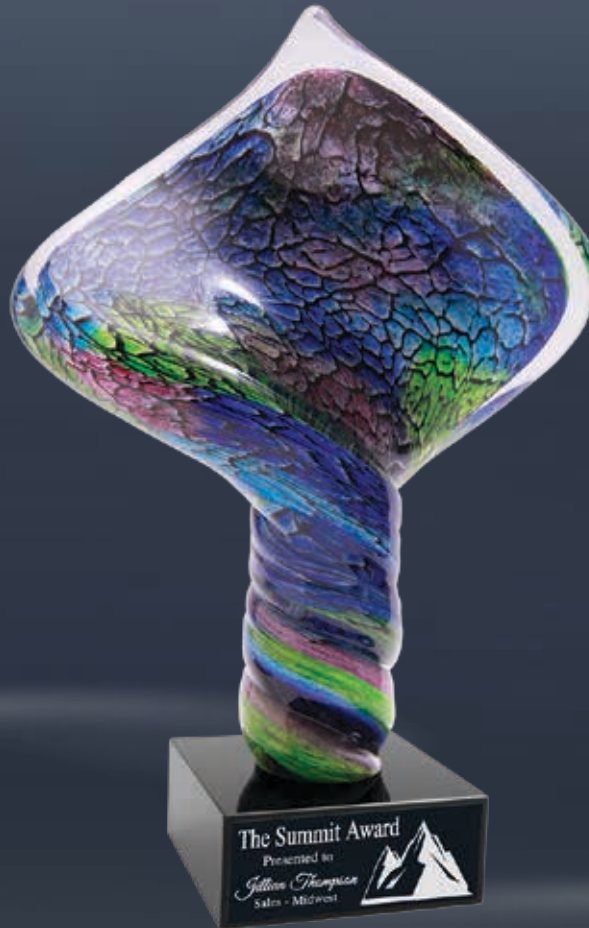

“Art enables us to find ourselves and lose ourselves at the same time.”

- Thomas Merton

AGS52

Handmade Blown Glass

Part # Size
AGS51 14"

Handmade Blown Glass

Part # Size
AGS52 13"

Handmade Blown Glass

Part # Size
AGS54 12"