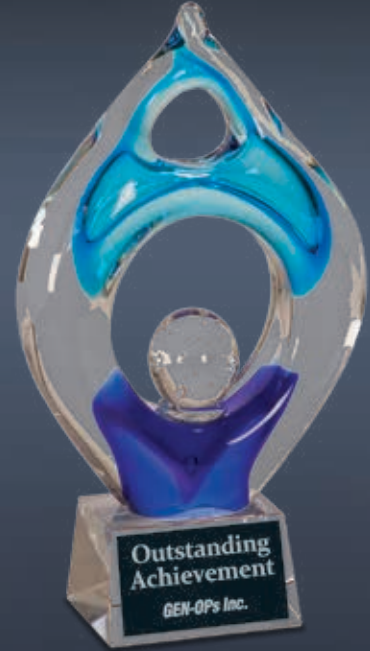

### Handmade Blown Glass

Part #	Size
AGS27	10 1/4"
AGS26	11 1/4"

*Premier Crystal is the Ultimate Way to Recognize the Highest Achievement.*

AGS16

AGS01

AGS02

AGS11

AGS12