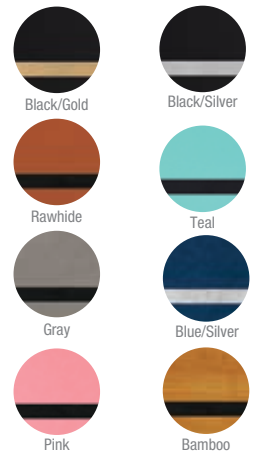

Canvas Journals with Leatherette Phone Pouch

Journals include notepad, a Leatherette pouch to hold phones, an elastic pouch to hold business/credit cards and an elastic band to hold pen/pencil.

Lasered
Leatherette

1. GFT1225 Gray with Gray
   - GFT1226 Gray with Black/Silver
   - GFT1227 Gray with Rawhide
2. Size: 5 1/4" x 8 1/4"

Leatherette Golf Bag Tags with Wooden Tees

Tags feature an elastic band to hold pen/pencil.

1. GFT2025 Black/Gold
   - GFT2026 Rawhide
   - GFT2027 Gray
   - GFT2028 Pink
   - GFT2029 Black/Silver
   - GFT2030 Teal
   - GFT2031 Blue/Silver
   - GFT2032 Bamboo
2. Size: 3 1/4" x 5"