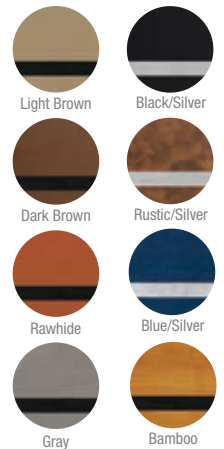

Lasered Leatherette