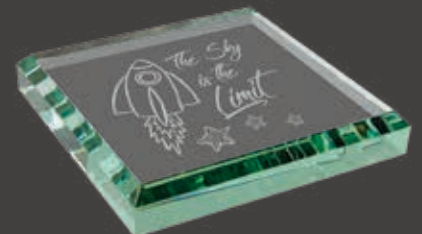

GPW24J
Size: 4" x 2 1/2" x 1/2"

GPW34J
Size: 4 1/2" x 3 1/2" x 1/2"

GPW33J
Size: 3" x 3" x 1/2"